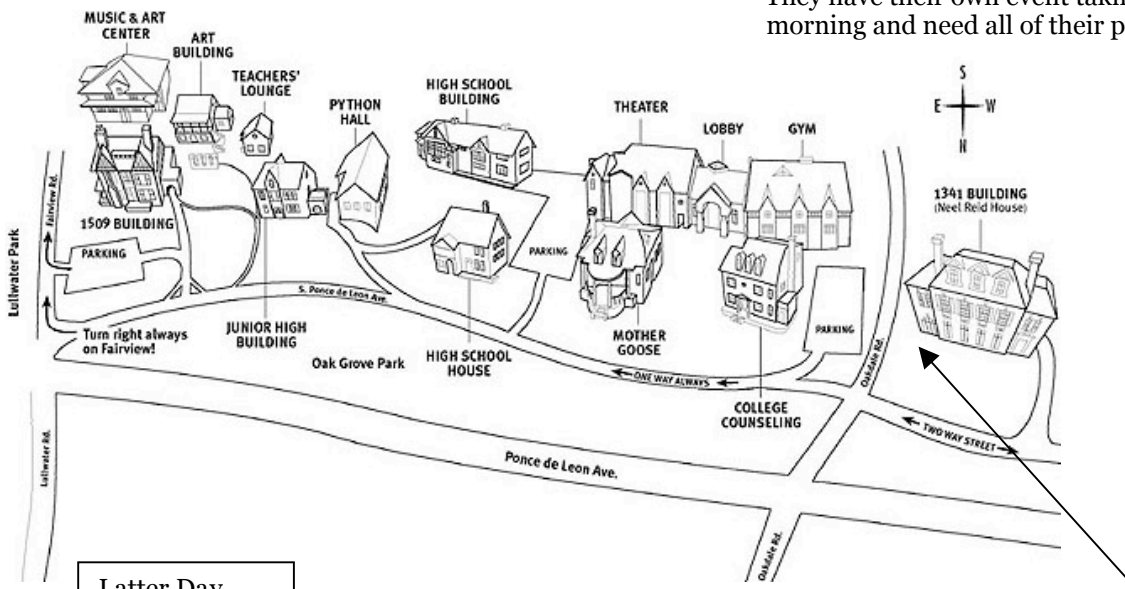

Getting oriented generally:

Paideia School is located at 1509 S. Ponce de Leon Avenue.

Getting oriented specifically:

PARKING:

Race participant parking available in the Primitive Baptist, and Latter Day Saints Parking Lots.

Volunteer parking ONLY available on campus up until 8:30 a.m.

Please do not park at St. James Lutheran Church on the corner of Oakdale and Ponce de Leon Ave. They have their own event taking place Saturday morning and need all of their parking spaces.

Latter Day Saints lot
1450 Ponce de Leon Avenue

Primitive Baptist Church
1367 South Ponce de Leon