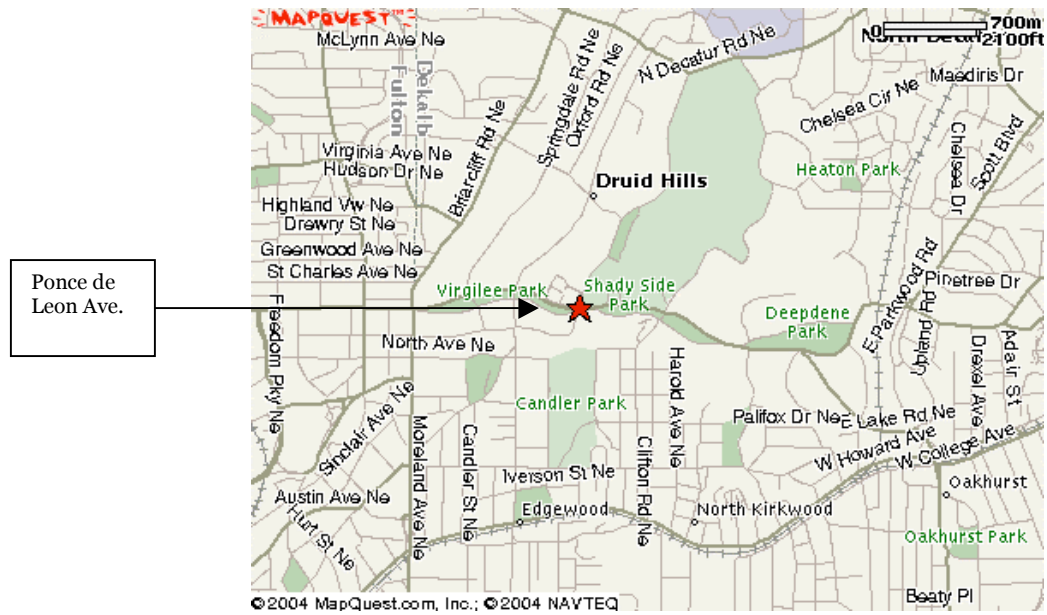

Getting oriented generally:

Paideia School is located at 1509 S. Ponce de Leon Avenue.

Getting oriented specifically:

PARKING:

Race participant parking available in the Primitive Baptist, and Latter Day Saints Parking Lots.

Volunteer parking ONLY available on campus up until 8:30 a.m.

Please do not park at St. James Lutheran Church on the corner of Oakdale and Ponce de Leon Ave. They have their own event taking place Saturday morning and need all of their parking spaces.

Latter Day Saints lot
1450 Ponce de Leon Avenue

Primitive Baptist Church
1367 South Ponce de Leon